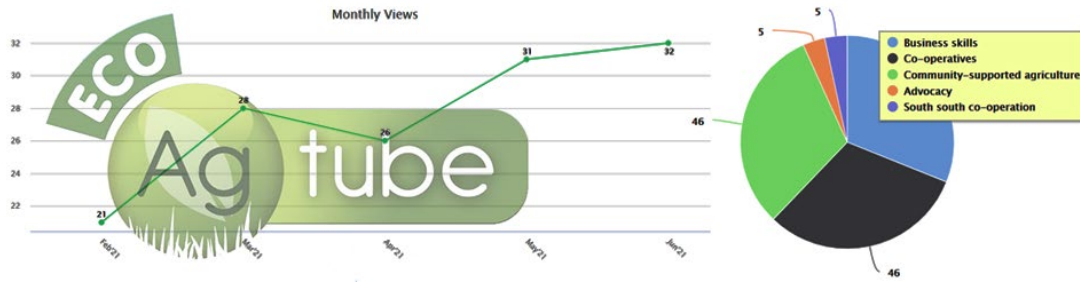

ANNOUNCEMENTS

EcoAgtube (www.ecoagtube.org)

Introducing 'Project Analytics' dashboard

The EcoAgtube video platform is constantly getting upgraded based on subscribers' preference. A 'Project Analytics' dashboard has been newly introduced for Project Managers to check the following data: (1) daily, monthly, yearly views of their project videos; (2) Views by category, and (3) Most viewed videos.

Project Managers can print the analytics information or save it as jpeg, pdf, csv, and xls file format.

Dear subscribers, if your Project relates to ecology and you want to create a Project video page on EcoAgtube, please send your request with details (Project name, description) to support@ecoagtube.org.